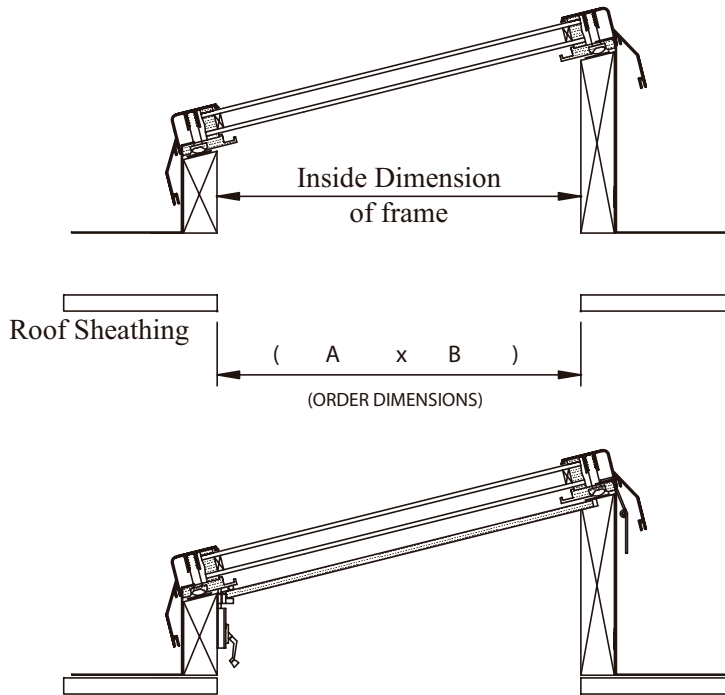

**FLAT ROOF / LOW PITCH
INSTALLATION DETAILS**

NOTE:

* **Rough Opening = Inside Dimension**

OVER 48" IN LENGTH

UP TO 48" IN LENGTH

Model: A x B V-FR, [Glz], [Finish]

TITLE: STARLIGHT SKYLIGHTS MODEL PREMIUM RESIDENTIAL;
FLAT ROOF VENTED (Installation details)