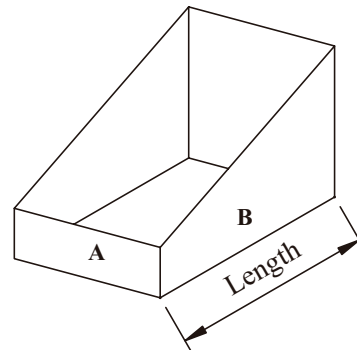

**FLAT ROOF / LOW PITCH
INSTALLATION DETAILS**

NOTE:

* **Rough Opening = Inside Dimension**

OVER 48" IN LENGTH

UP TO 48" IN LENGTH

Model: A x B V-FR, [Glz], [Finish]

TITLE: STARLIGHT SKYLIGHTS MODEL PREMIUM RESIDENTIAL;
FLAT ROOF VENTED (Installation details)