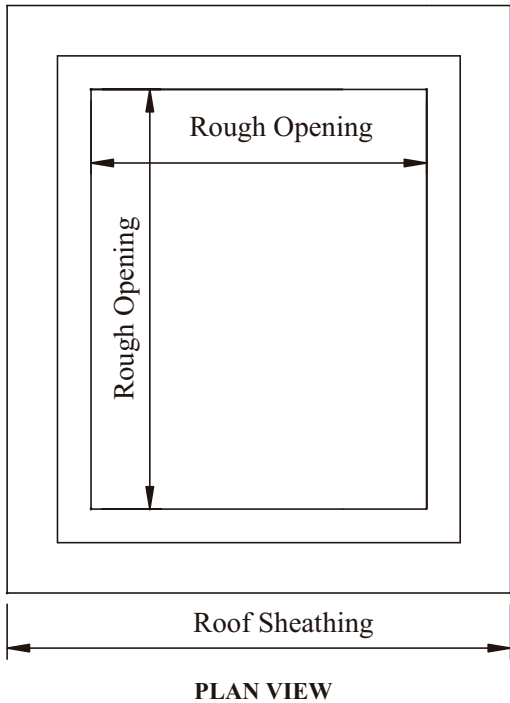

**FLAT ROOF / LOW PITCH
INSTALLATION DETAILS**

NOTE:

* **Rough Opening = Inside Dimension**

OVER 48" IN LENGTH

UP TO 48" IN LENGTH

Model: A x B V-FR, [Glz], [Finish]

TITLE: STARLIGHT SKYLIGHTS MODEL PREMIUM RESIDENTIAL;
FLAT ROOF VENTED (Installation details)