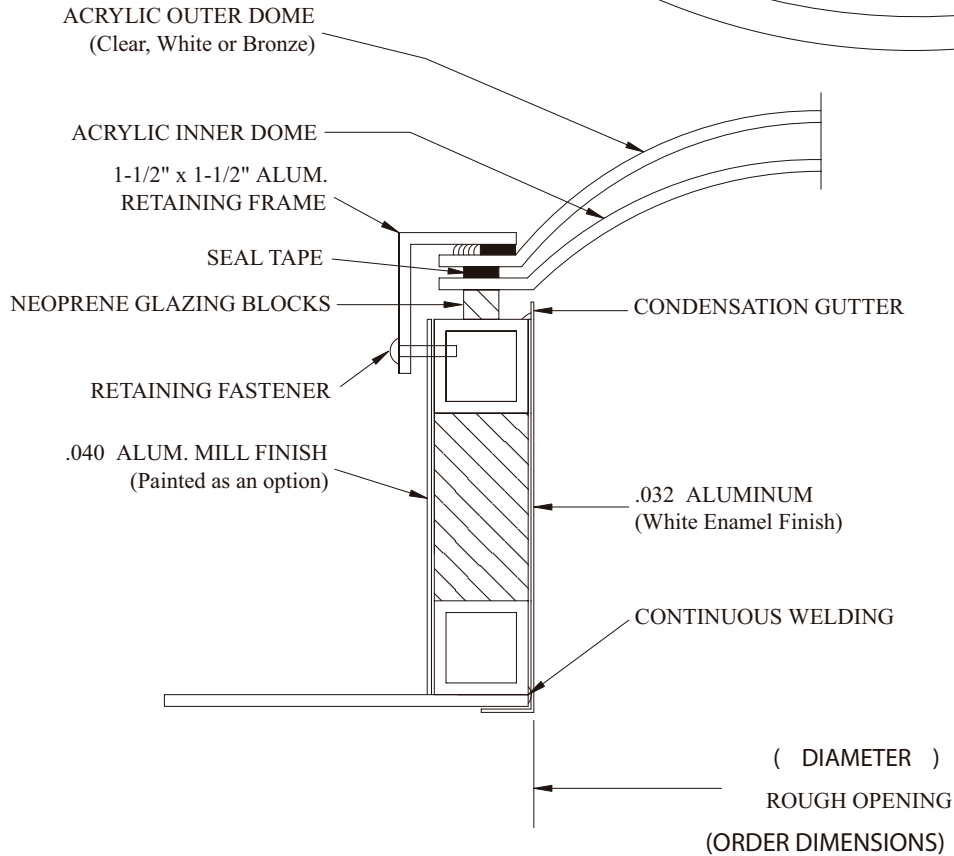

CIRCULAR SKYLIGHT

CUSTOM SIZES AVAILABLE

MADE TO YOUR SPECIFICATION 3' TO 8' DIAMETER
 CURB HEIGHT: 4", 6", 9" OR 12"

SELF-FLASHING-ACRYLIC ROUND SKYLIGHT - Specification:
 Round Self Flashing-Acrylic, as manufactured by **ORCA Manufacturing, Inc.**, Model SFA 9" ISC shall be of double wall construction of corrosion resistant aluminum welded at top and bottom, with sealed insulated double acrylic domes (Clear over Clear standard, White or Bronze tints available as an option). Units shall have a 3" mounting flange for installation to roof deck

Model: _____ **R-SFA-9ISC,** *[Glz], [Finish]*

TITLE:		SELF-FLASHING ACRYLIC ROUND SKYLIGHT	
Date:	May 01, 2003	Sheet:	1 of 1
Drawn By	AP		
Rev. By	CRH	ORCA Manufacturing, Inc. P.O. Box 2186 Easton, MD 21601 Phone: 800-776-1539	
Engineer:	CRH		