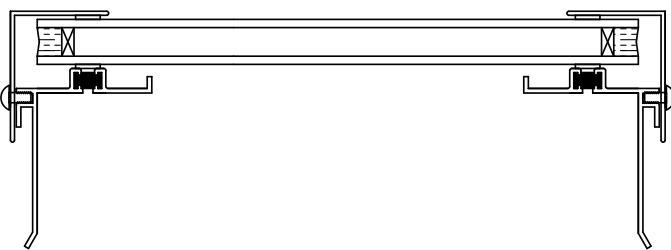

VENTING PREMIUM RESIDENTIAL SKYLIGHT

CURB MOUNT ACRYLIC

SELF-FLASHING
INSULATED CURB, PYRAMID

CURB MOUNT
THERMALLY BROKEN, GLASS

TITLE: CURB MOUNT, SELF FLASHING, SS MODEL

Date: February 19, 2004

Drawn By AP