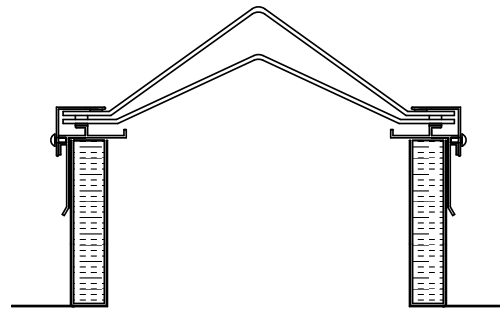

VENTING PREMIUM RESIDENTIAL SKYLIGHT

CURB MOUNT ACRYLIC

SELF-FLASHING
INSULATED CURB, PYRAMID

CURB MOUNT
THERMALLY BROKEN, GLASS

TITLE: CURB MOUNT, SELF FLASHING, SS MODEL

Date: February 19, 2004

Drawn By AP