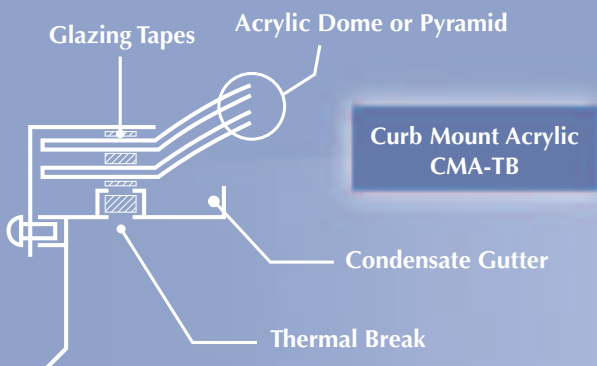

STARLIGHT SKYLIGHTS

Builders Model Curb Mounts

Curb Mount Glass (CMG-TB)

Curb Mount Acrylic (CMA-TB)

- ✦ Thermally Broken
- ✦ Quick and Easy Installation
- ✦ Welded Construction
- ✦ Leak Proof Design
- ✦ Condensation Gutters for Condensation Control

■ **Glass Curb Mounts** come standard with Deep Bronze Finish and Bronze Tinted Glass.

■ **Acrylic Curb Mounts** come standard with Mill Finish and Clear over Clear Acrylic.

■ **Optional finishes** and tints are available. Call for quotes.