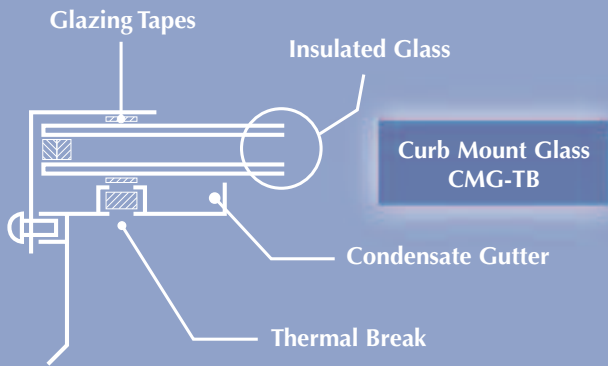

STARLIGHT SKYLIGHTS

Builders Model Curb Mounts

Curb Mount Glass (CMG-TB)

Curb Mount Acrylic (CMA-TB)

- ✦ Thermally Broken
- ✦ Quick and Easy Installation
- ✦ Welded Construction
- ✦ Leak Proof Design
- ✦ Condensation Gutters for Condensation Control